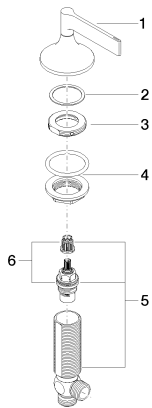

## Bathtub - VAIA

Deck valve counter-clockwise closing cold - polished chrome

Article number: 20 000 819-00

- 1-1/4" hole diameter
- Flange diameter 2-3/8"

## Dimensional drawing

mm [inches]

## Bathtub - VAIA

Deck valve counter-clockwise closing cold - polished chrome

Article number: 20 000 819-00

All dimensions in mm / inch = mm x 0,0394

### Spare parts list

Number	Item Number	Designation	Number of units
1	90 20 80 012 00-00	handle ( cold )	1
2	09 28 10 003 90	ring	1
3	09 24 01 028 90	ring	1
4	04 23 10 032 46 90	fixing set	1
5	04 17 11 055 30 90	side panel	1
6	90 90 03 130 00 90	top	1