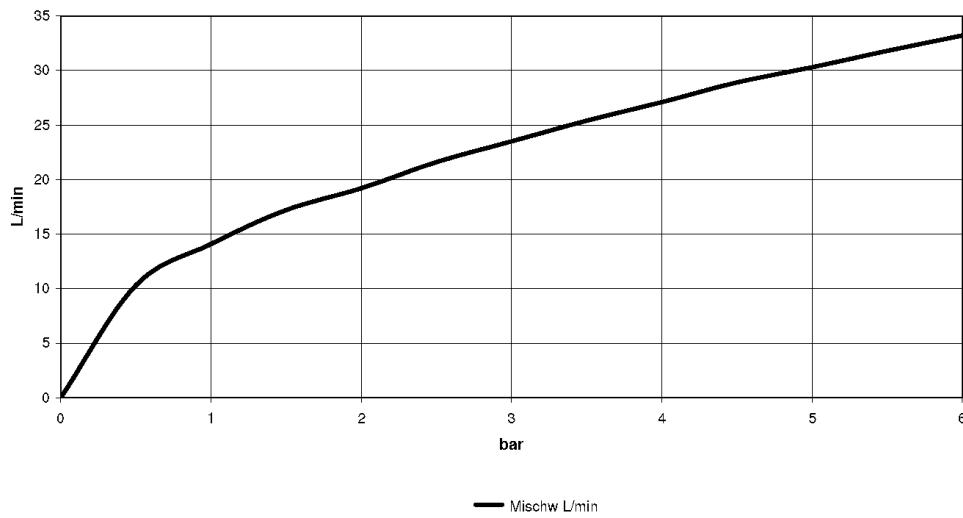

## Dimensional drawing

mm [inches]

## Bathtub - VAIA

Deck valve counter-clockwise closing cold - polished chrome

Article number: 20 000 819-00

All dimensions in mm / inch = mm x 0,0394

### Flow rate chart