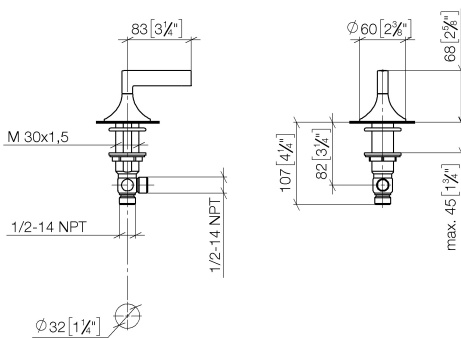

## Bathtub - VAIA

Deck valve counter-clockwise closing cold - polished chrome

Article number: 20 000 819-00

- 1-1/4" hole diameter
- Flange diameter 2-3/8"

## Dimensional drawing

mm [inches]

## Bathtub - VAIA

Deck valve counter-clockwise closing cold - polished chrome

Article number: 20 000 819-00

All dimensions in mm / inch = mm x 0,0394

### Spare parts list

Number	Item Number	Designation	Number of units
1	90 20 80 012 00-00	handle ( cold )	1
2	09 28 10 003 90	ring	1
3	09 24 01 028 90	ring	1
4	04 23 10 032 46 90	fixing set	1
5	04 17 11 055 30 90	side panel	1
6	90 90 03 130 00 90	top	1